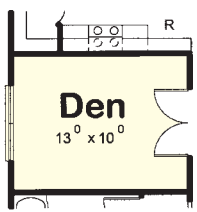

The Mary Frances

LGC
RANCH

Elevation and Square Footage May Vary.

1482 Finished Sq. Ft.

Optional Den

Optional Basement Stair Location

Legendary Homes, LLC

"Quality you can build on"