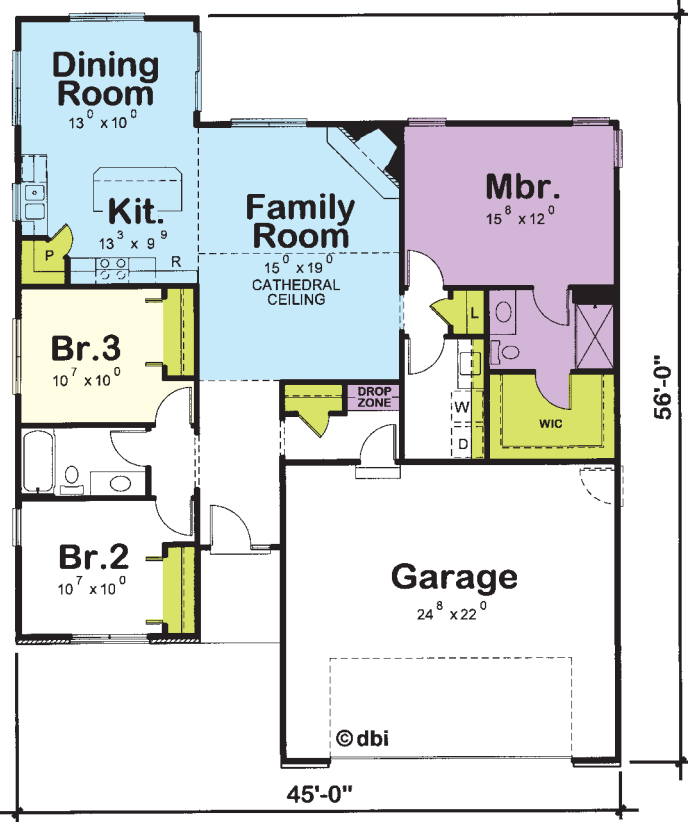

The Mary Frances

LGC
RANCH

Elevation and Square Footage May Vary.

1482 Finished Sq. Ft.

Optional Den

Optional Basement Stair Location

Legendary Homes, LLC

"Quality you can build on"