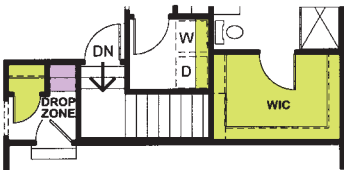

The Mary Frances

LGC
RANCH

Elevation and Square Footage May Vary.

1482 Finished Sq. Ft.

Optional Den

Optional Basement Stair Location

Legendary Homes, LLC

"Quality you can build on"