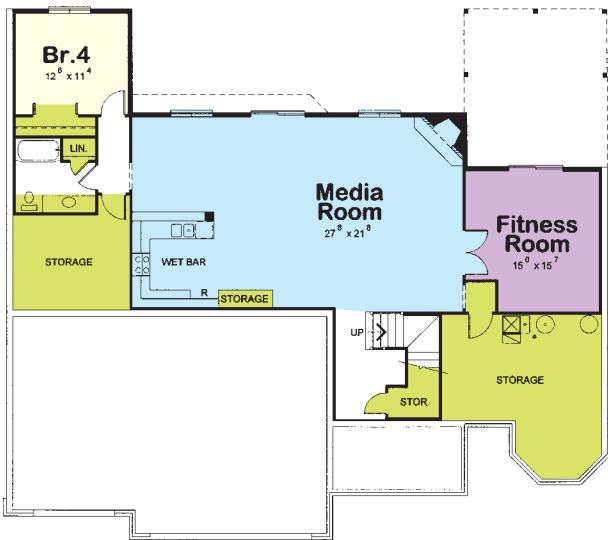

The Legend

Optional Finished Lower Level adds 1446 Sq. Ft.

Legendary Homes, LLC

"Quality you can build on"

(402) 763-8580

2065 Finished Sq. Ft.

© plan pros inc.