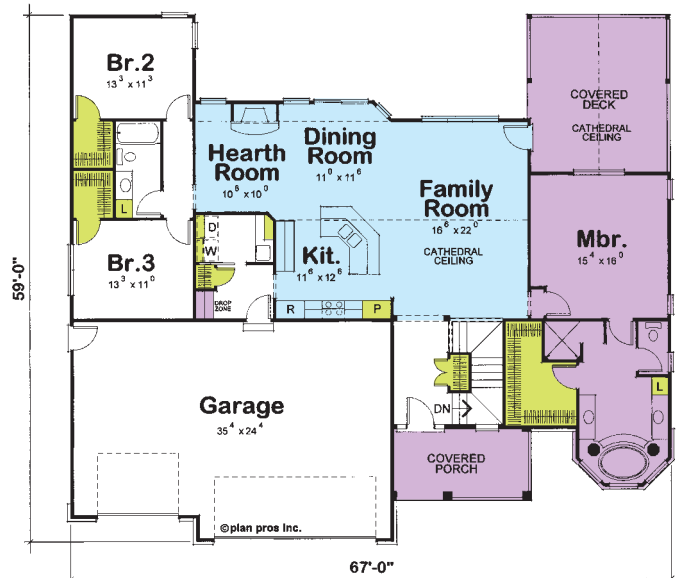

The Legend

Optional Finished Lower Level adds 1446 Sq. Ft.

Legendary Homes, LLC

"Quality you can build on"

(402) 763-8580

2065 Finished Sq. Ft.

© plan pros inc.