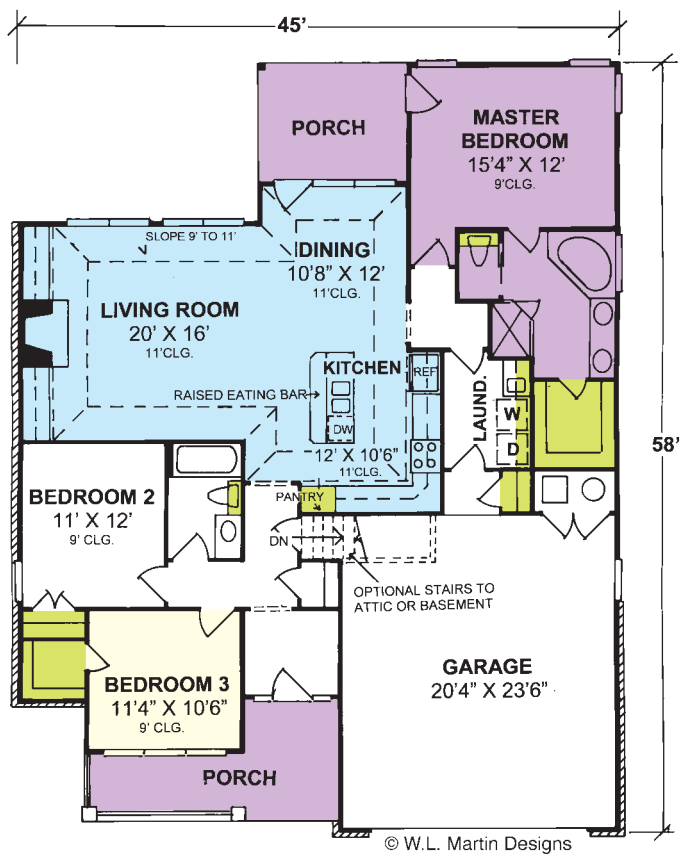

The Joseph

LH
RANCH

Elevation and Square Footage May Vary.

1544 Finished Sq. Ft.

Legendary Homes, LLC
 "Quality you can build on"
(402) 763-8580

© W.L. Martin Designs