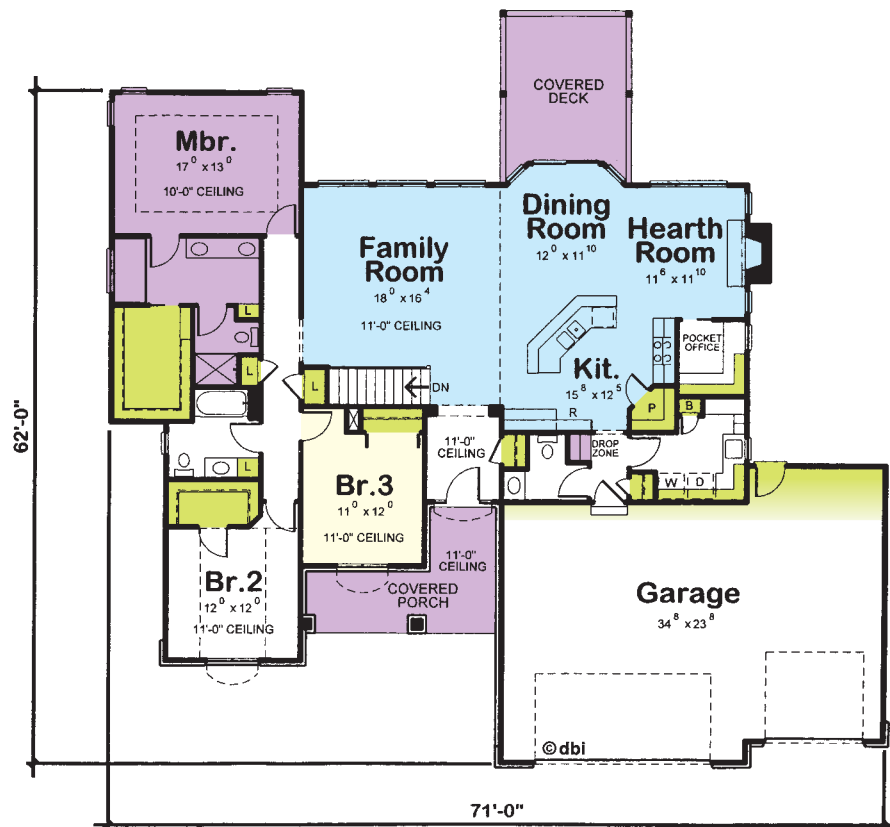

# The Dianne

*LGC*  
**RANCH**

Elevation and Square Footage May Vary.

2099 Finished Sq. Ft.

*Legendary  
Homes, LLC*

"Quality you can build on"

**(402) 763-8580**