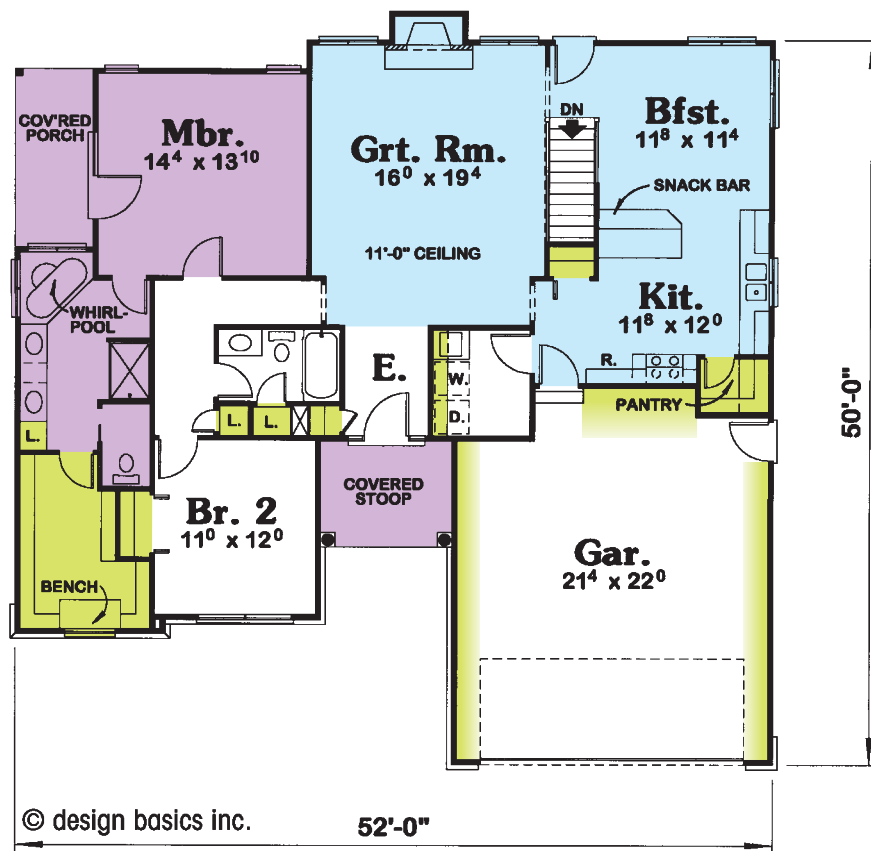

The Deuce

1552 Finished Sq. Ft.

Legendary Homes, LLC

"Quality you can build on"

(402) 763-8580

© design basics inc.

52'-0"