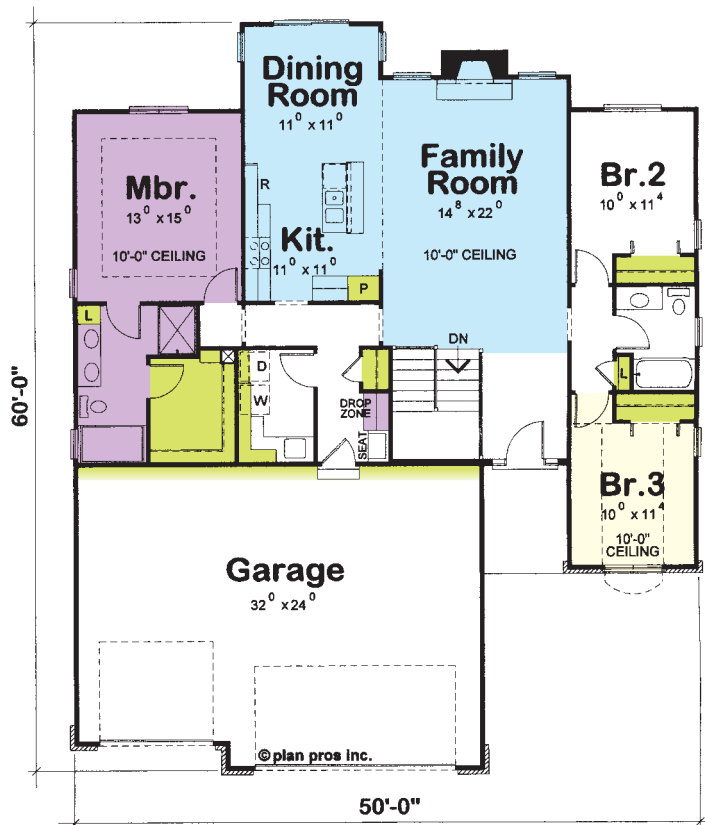

# The Bradley

Elevation and Square Footage May Vary.

1642 Finished Sq. Ft.

*Legendary Homes, LLC*

"Quality you can build on"

(402) 763-8580