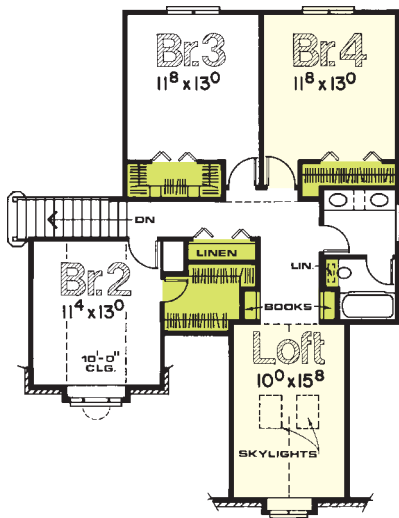

The Jamestown

Main	1593 Sq. Ft.
Second	999 Sq. Ft.
Total	2592 Sq. Ft.

Legendary Homes, LLC

"Quality you can build on"

(402) 763-8580

© design basics inc.