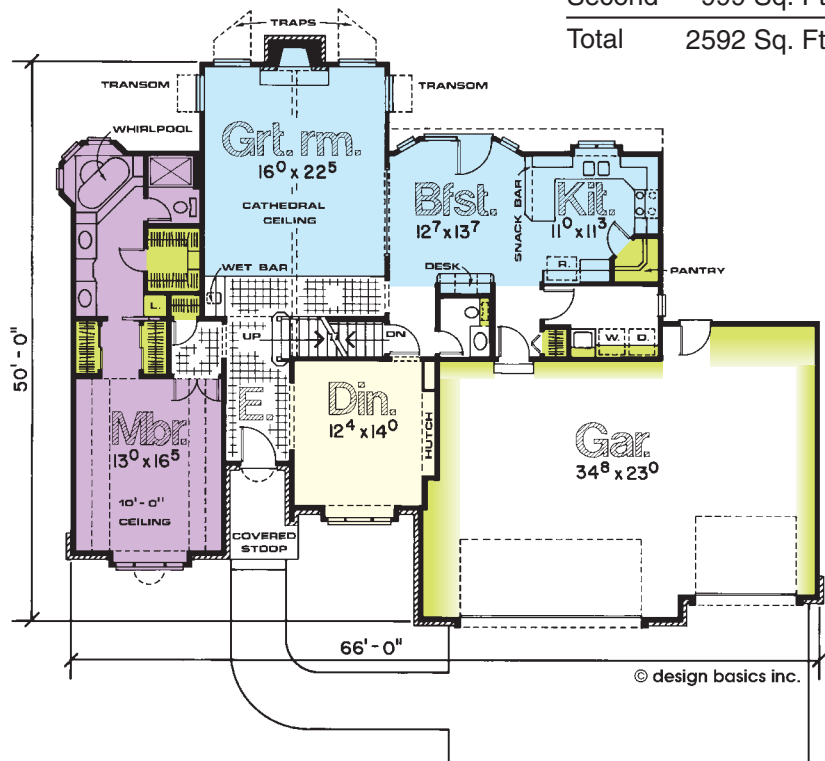

The Jamestown

Main	1593 Sq. Ft.
Second	999 Sq. Ft.
Total	2592 Sq. Ft.

Legendary Homes, LLC

"Quality you can build on"

(402) 763-8580

© design basics inc.