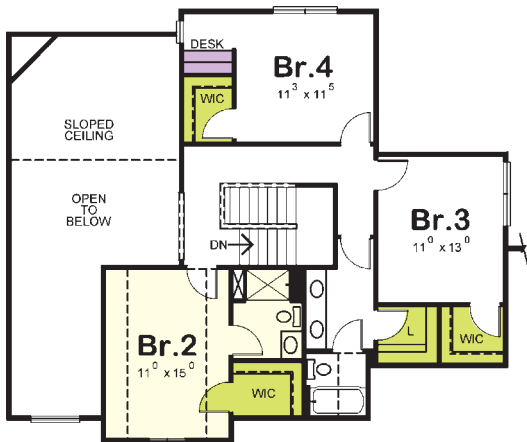

The Grace Catherine

Main	1862 Sq. Ft.
Second	910 Sq. Ft.
Total	2772 Sq. Ft.

Legendary Homes, LLC
 "Quality you can build on"
(402) 763-8580