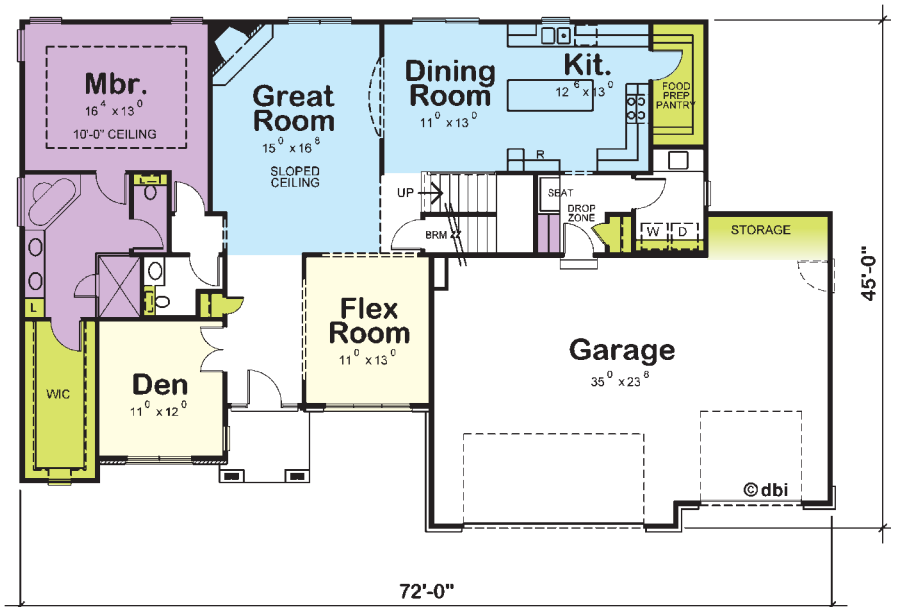

The Grace Catherine

Main	1862 Sq. Ft.
Second	910 Sq. Ft.
Total	2772 Sq. Ft.

Legendary Homes, LLC
 "Quality you can build on"
(402) 763-8580