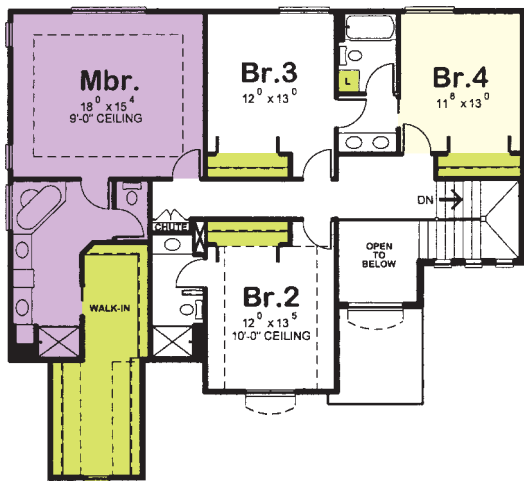

# The Georgetown

Elevation and Square Footage May Vary.

Main	1400 Sq. Ft.
Second	1479 Sq. Ft.
<b>Total</b>	<b>2879 Sq. Ft.</b>

*Legendary Homes, LLC*

"Quality you can build on"

**(402) 763-8580**