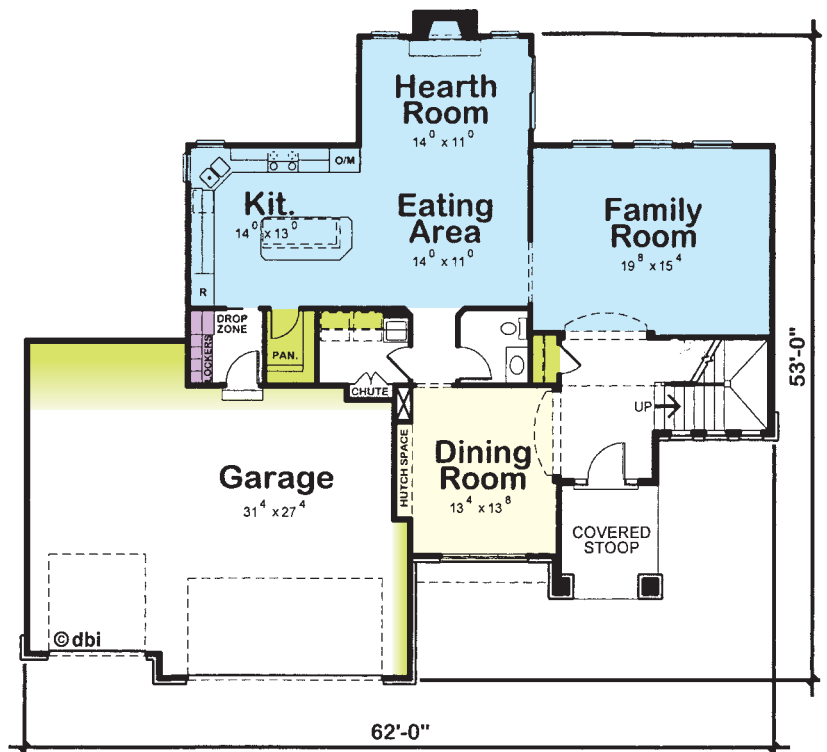

# The Georgetown

Elevation and Square Footage May Vary.

Main	1400 Sq. Ft.
Second	1479 Sq. Ft.
<b>Total</b>	<b>2879 Sq. Ft.</b>

*Legendary Homes, LLC*

"Quality you can build on"

**(402) 763-8580**