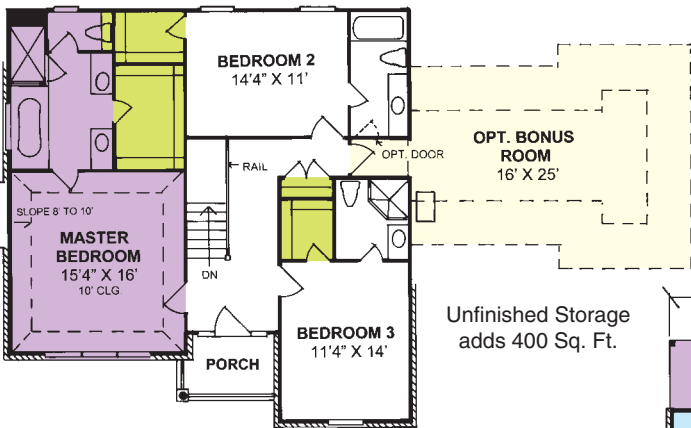

# The Elizabeth

Elevation and Square Footage May Vary.

Unfinished Storage adds 400 Sq. Ft.

Main	1189 Sq. Ft.
Second	1153 Sq. Ft.
<b>Total</b>	<b>2342 Sq. Ft.</b>

© W.L. Martin Designs

*Legendary Homes, LLC*