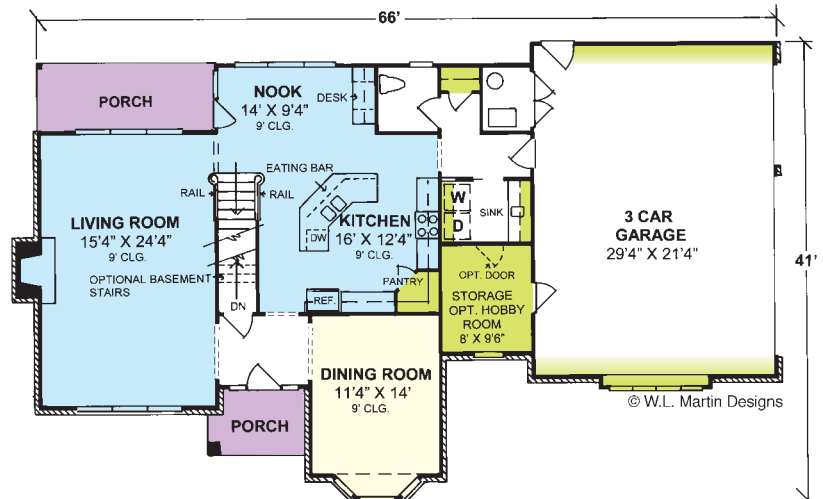

# The Elizabeth

Elevation and Square Footage May Vary.

Unfinished Storage adds 400 Sq. Ft.

Main	1189 Sq. Ft.
Second	1153 Sq. Ft.
<b>Total</b>	<b>2342 Sq. Ft.</b>

© W.L. Martin Designs

*Legendary Homes, LLC*