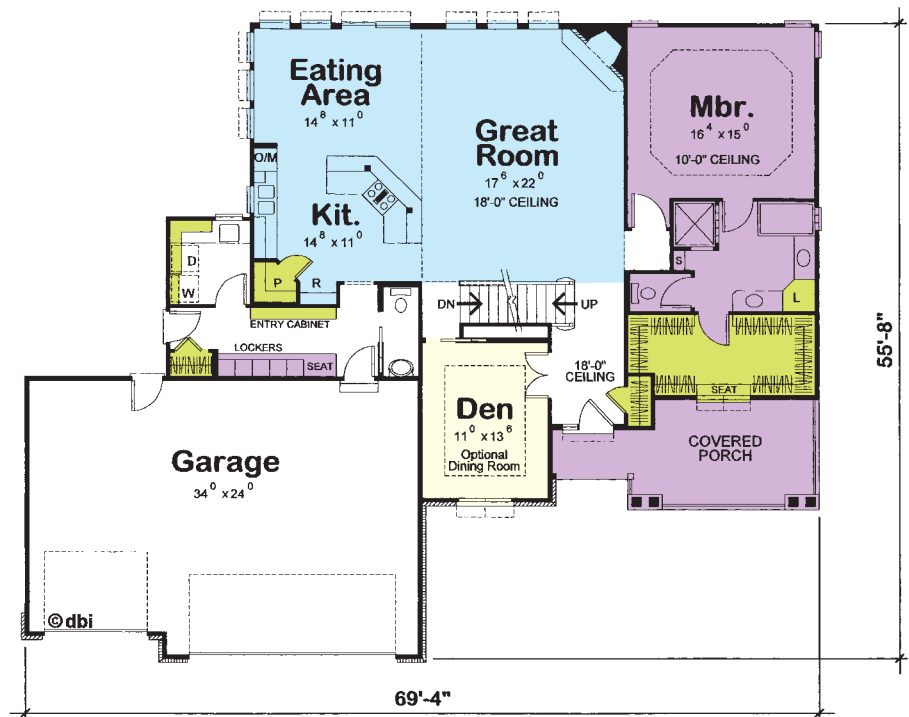

# The Crossley

Elevation and Square Footage May Vary.

|              |                     |
|--------------|---------------------|
| Main         | 1849 Sq. Ft.        |
| Second       | 855 Sq. Ft.         |
| <b>Total</b> | <b>2704 Sq. Ft.</b> |