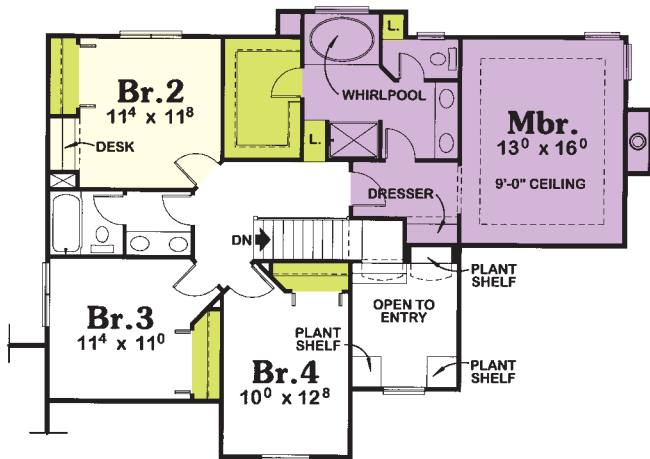

The Baldwin

Elevation and Square Footage May Vary.

Main	1214 Sq. Ft.
Second	1118 Sq. Ft.
Total	2332 Sq. Ft.

*Legendary
Homes, LLC*

"Quality you can build on"

(402) 763-8580