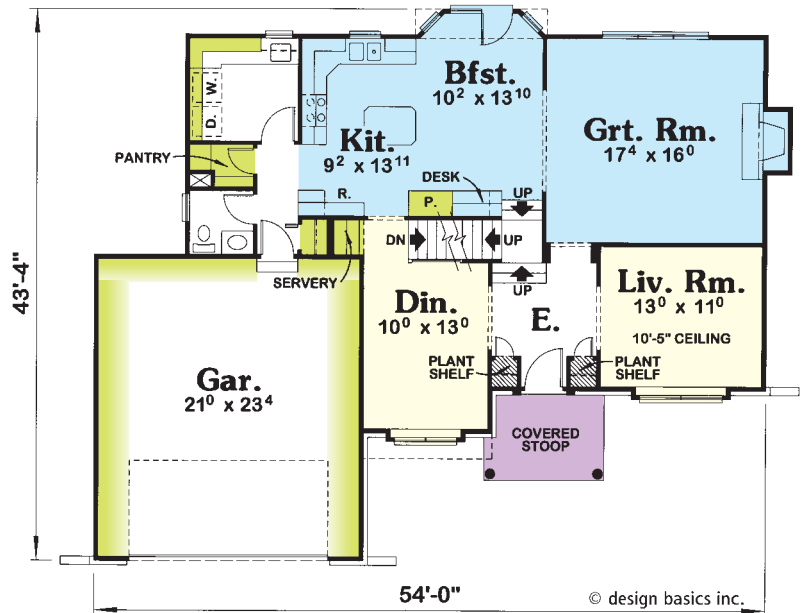

The Baldwin

Elevation and Square Footage May Vary.

Main	1214 Sq. Ft.
Second	1118 Sq. Ft.
Total	2332 Sq. Ft.

*Legendary
Homes, LLC*

"Quality you can build on"

(402) 763-8580